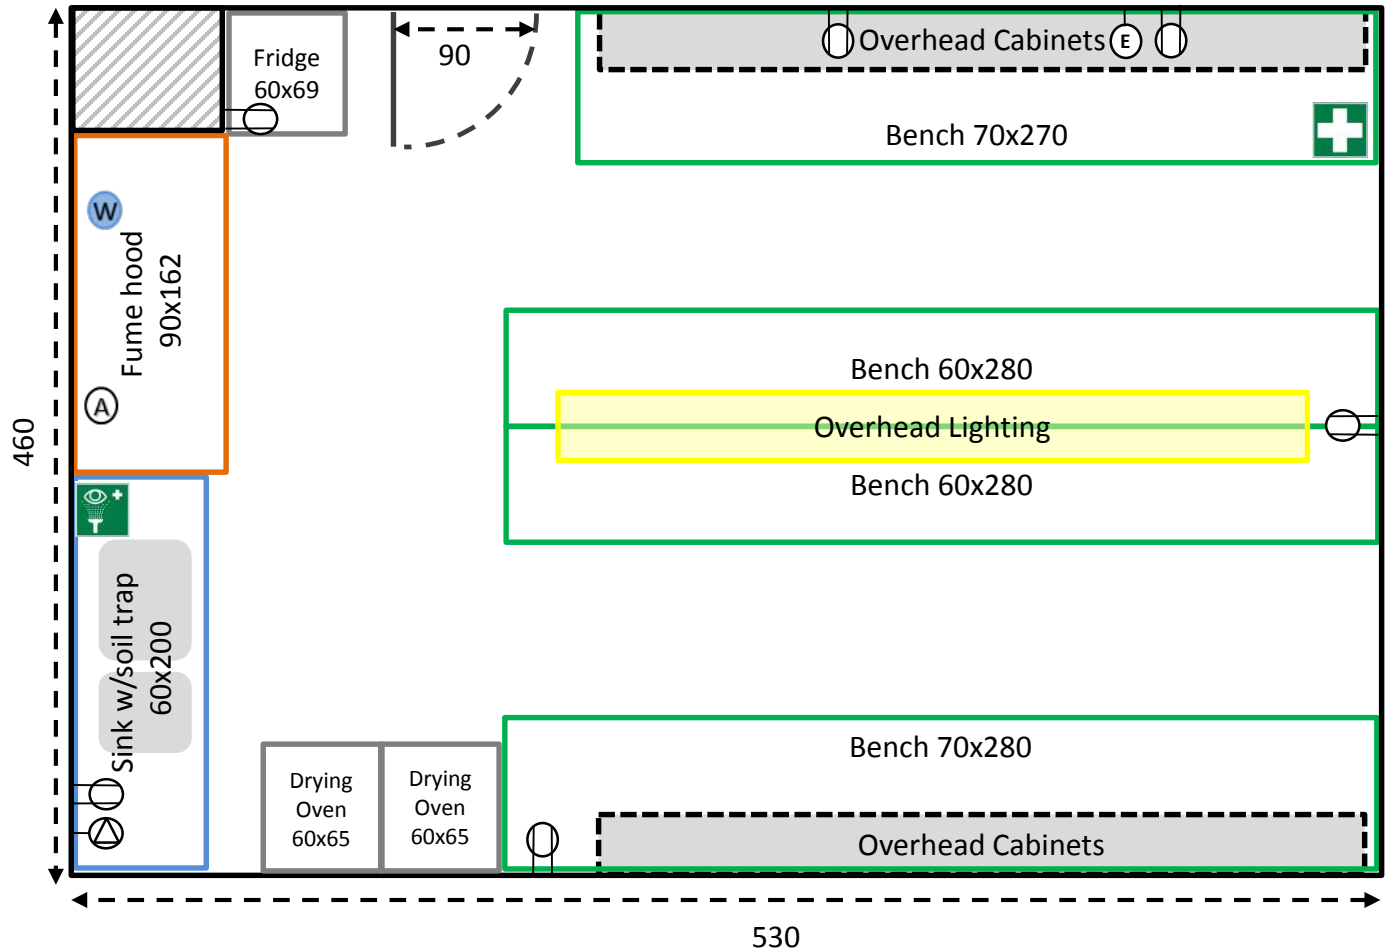

Room 205A

Floorplan Legend

- Gas Bottles
- Eye Wash Station/Shower
- First Aid Station
- Exit
- Fire Extinguisher/Hose
- Standard Electrical Outlet
- Special Electrical Outlet (380v, 16 amp, 3-phase)
- Ethernet Connection
- Air Outlet
- Water Outlet

Dimensions (cm) - (not to scale)

Plant and Soil Processing Lab
Climate Impacts Research Centre
 Ground Floor