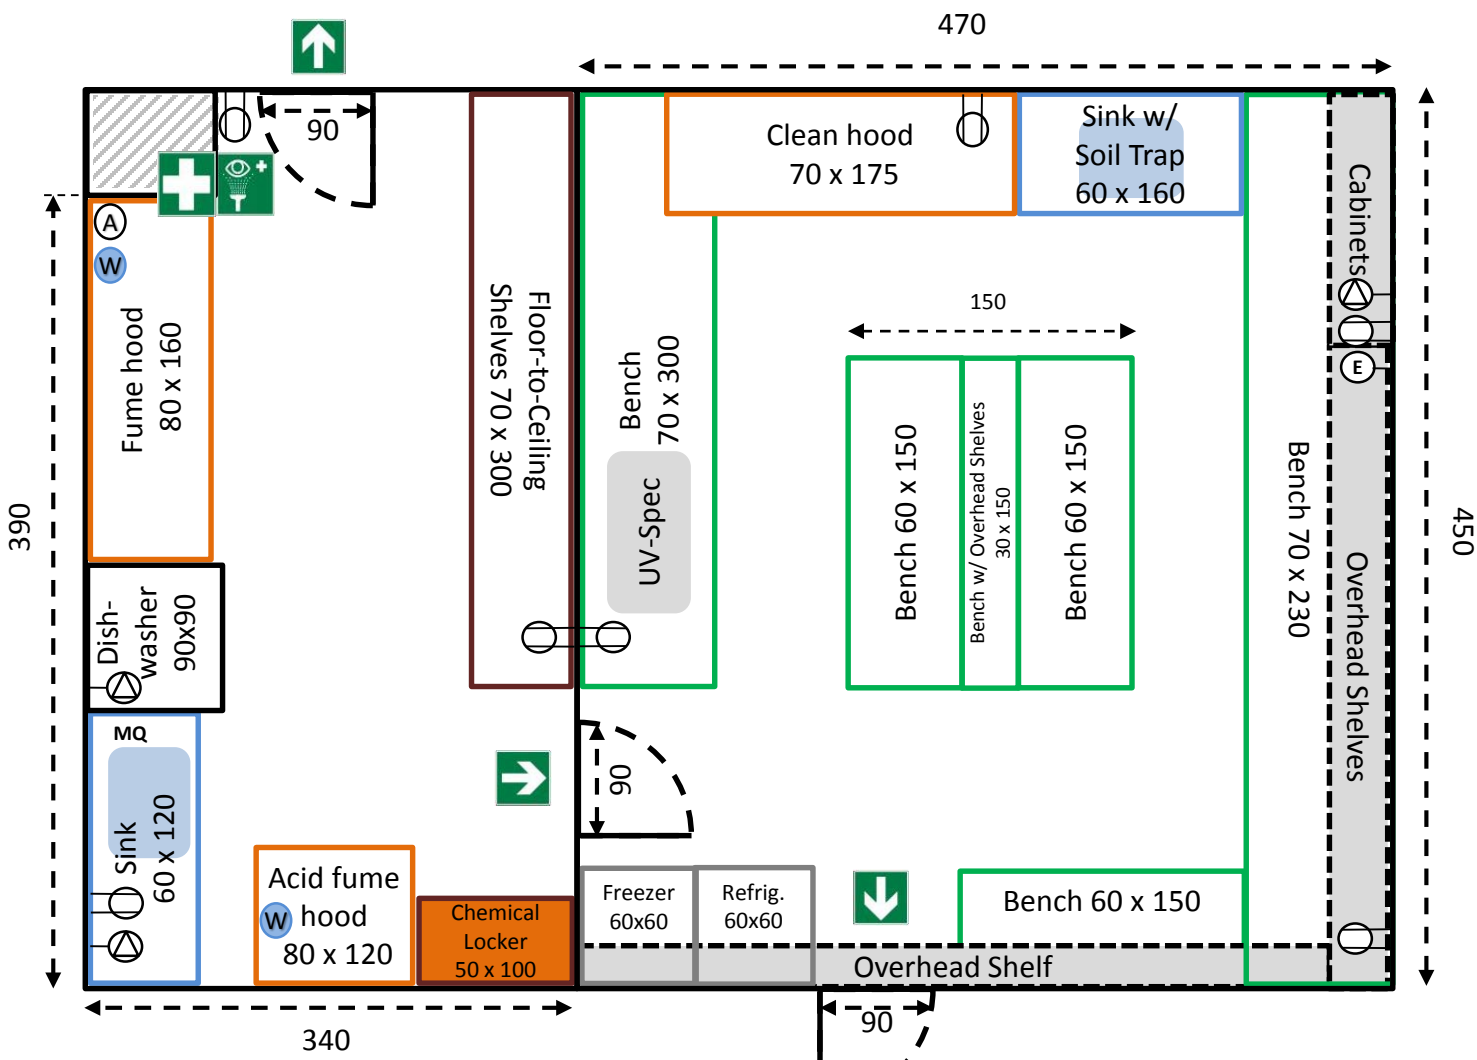

### Floorplan Legend

- Gas Bottles
- Eye Wash Station/Shower
- First Aid Station
- Exit
- Fire Extinguisher/Hose
- Standard Electrical Outlet
- Special Electrical Outlet (380v, 16 amp, 3-phase)
- Ethernet Connection
- Air Outlet
- Water Outlet

Dimensions (cm) - (not to scale)

**Dish washing & Water Chemistry Lab**  
**Climate Impacts Research Centre**  
 Lower Floor