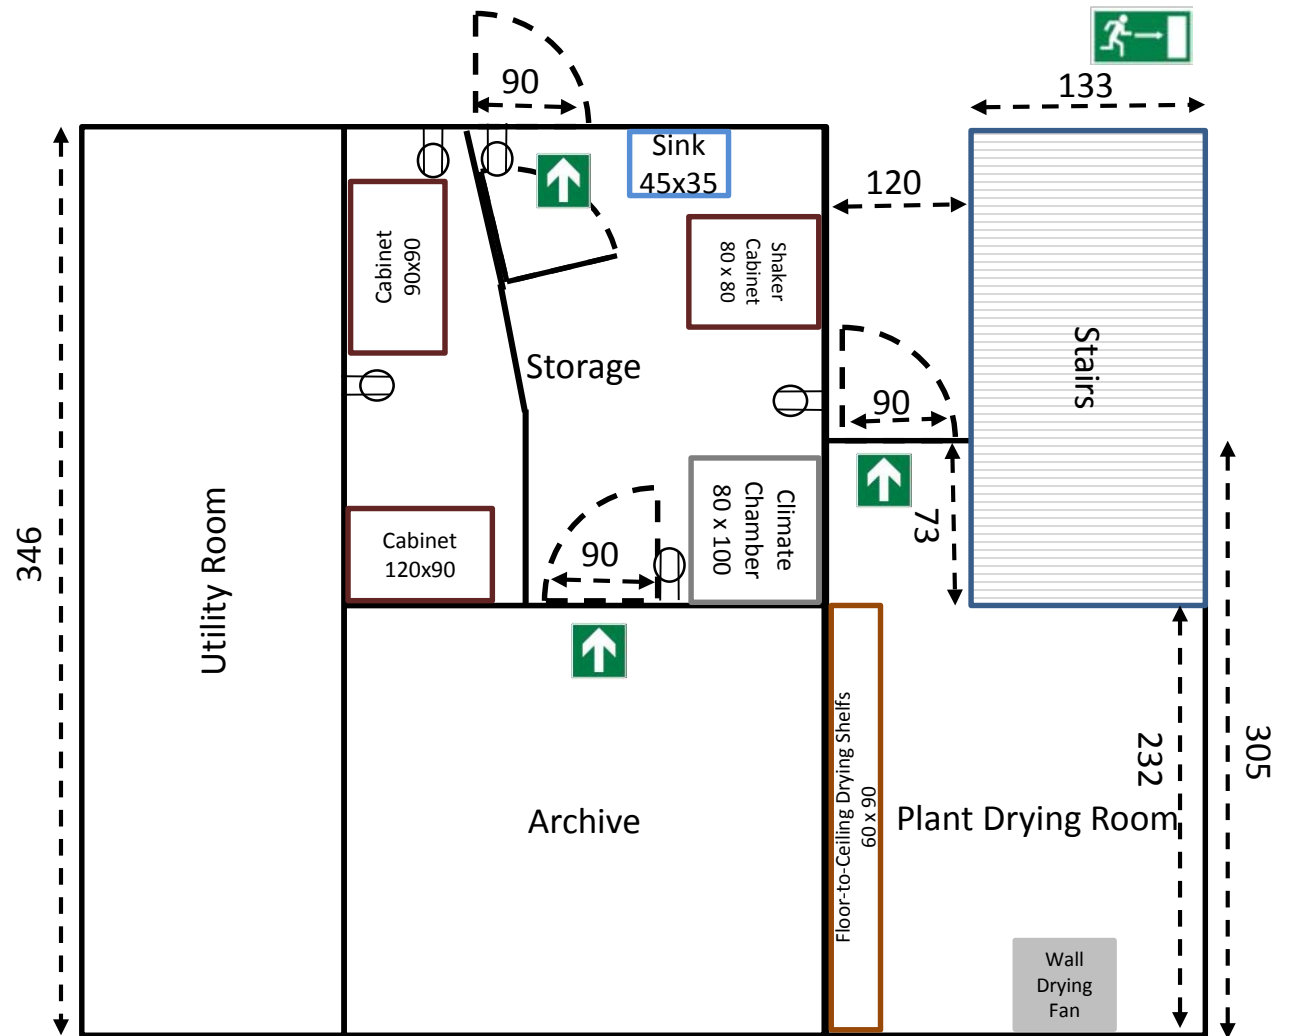

Floorplan Legend

-   Gas Bottles
-   Eye Wash Station/Shower
-  First Aid Station
-    Exit
-   Fire Extinguisher/Hose
-  Standard Electrical Outlet
-  Special Electrical Outlet (380v, 16 amp, 3-phase)
-  Ethernet Connection
-  Air Outlet
-  Water Outlet

Dimensions (cm) - (not to scale)

Utility rooms
Abisko Scientific Research Station
 A-House
 Lower Floor