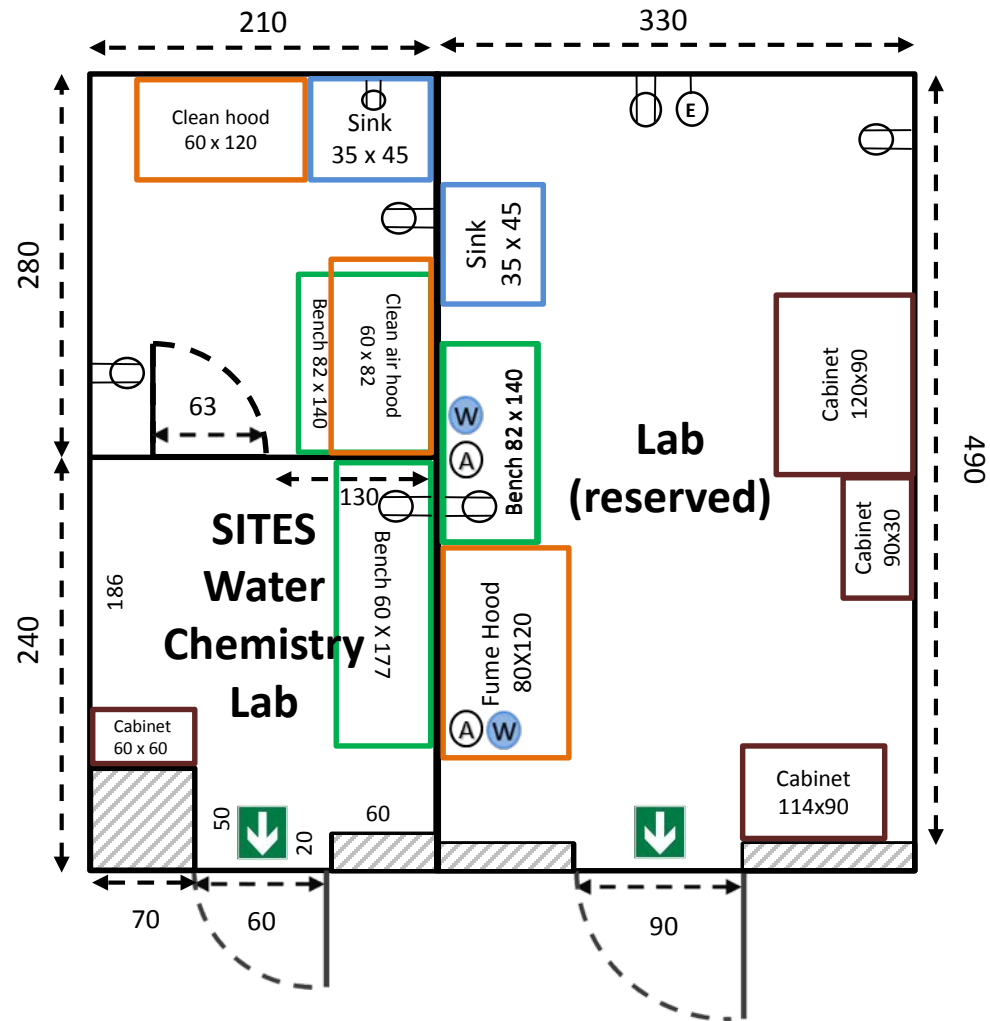

### Floorplan Legend

-  Gas Bottles
-  Eye Wash Station/Shower
-  First Aid Station
-  Exit
-  Fire Extinguisher/Hose
-  Standard Electrical Outlet
-  Special Electrical Outlet (380v, 16 amp, 3-phase)
-  Ethernet Connection
-  Air Outlet
-  Water Outlet

Dimensions (cm) - (not to scale)

**Water Chemistry Lab**  
**Abisko Scientific Research Station**  
 A-House  
 Lower Floor