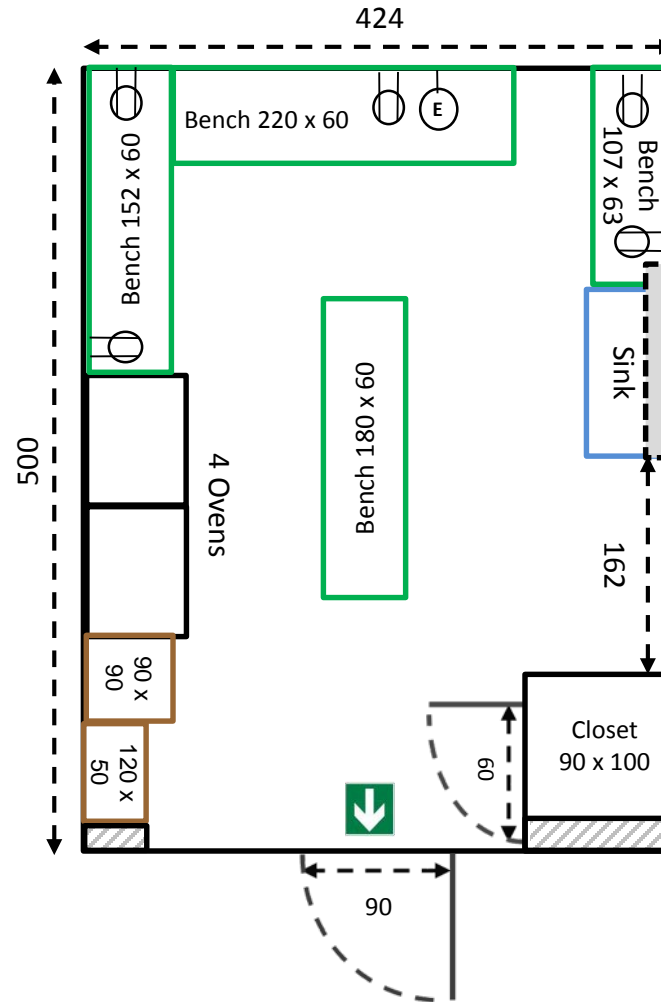

Floorplan Legend

-   Gas Bottles
-   Eye Wash Station/Shower
-  First Aid Station
-    Exit
-   Fire Extinguisher/Hose
-  Standard Electrical Outlet
-  Special Electrical Outlet (380v, 16 amp, 3-phase)
-  Ethernet Connection
-  Air Outlet
-  Water Outlet

Dimensions (cm) - (not to scale)

Plant & Soil Processing Lab I
Abisko Scientific Research Station
 A-House
 Lower Floor