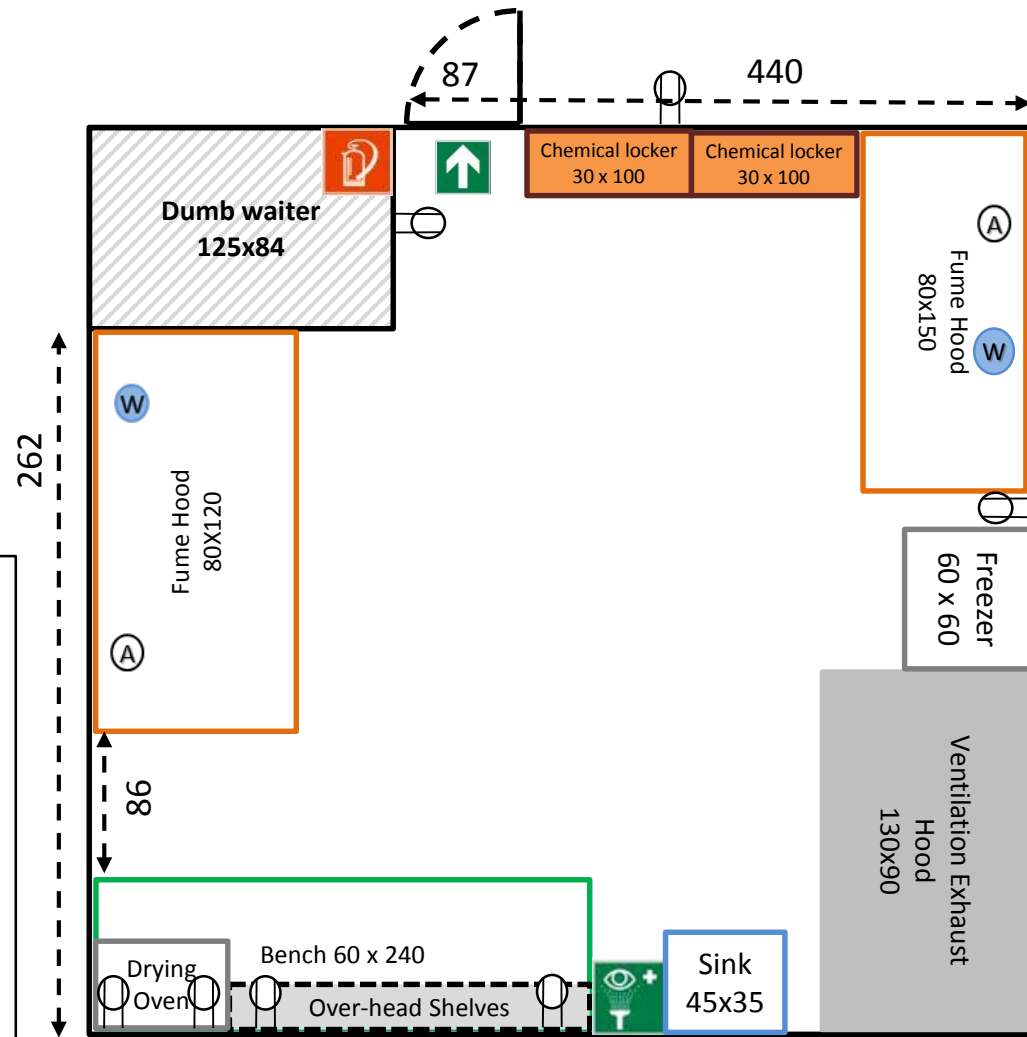

Floorplan Legend

-   Gas Bottles
-   Eye Wash Station/Shower
-  First Aid Station
-    Exit
-   Fire Extinguisher/Hose
-  Standard Electrical Outlet
-  Special Electrical Outlet (380v, 16 amp, 3-phase)
-  Ethernet Connection
-  Air Outlet
-  Water Outlet

Dimensions (cm) - (not to scale)

Isotope Lab
Abisko Scientific Research Station
 A-House
 Lower Floor