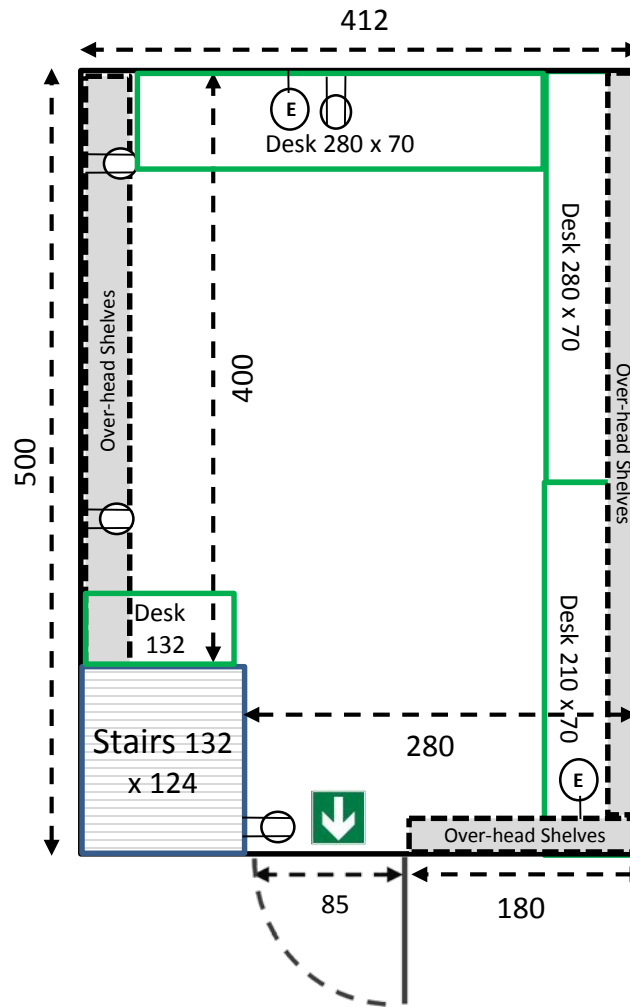

Floorplan Legend

-   Gas Bottles
-   Eye Wash Station/Shower
-  First Aid Station
-    Exit
-   Fire Extinguisher/Hose
-  Standard Electrical Outlet
-  Special Electrical Outlet (380v, 16 amp, 3-phase)
-  Ethernet Connection
-  Air Outlet
-  Water Outlet

Dimensions (cm) - (not to scale)

Guest office
Abisko Scientific Research Station
A-House
Lower Floor