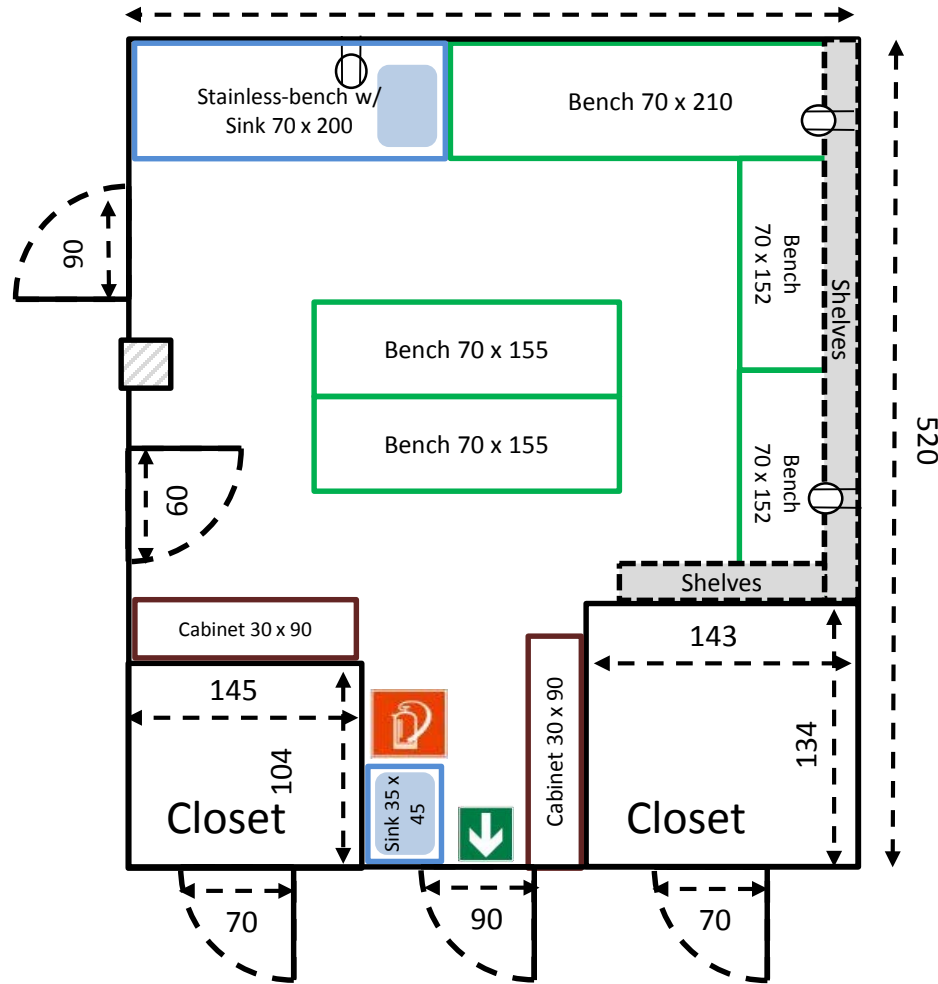

410

Floorplan Legend

-   Gas Bottles
-   Eye Wash Station/Shower
-  First Aid Station
-    Exit
-   Fire Extinguisher/Hose
-  Standard Electrical Outlet
-  Special Electrical Outlet (380v, 16 amp, 3-phase)
-  Ethernet Connection
-  Air Outlet
-  Water Outlet

Dimensions (cm) - (not to scale)

General Purpose Lab
Abisko Scientific Research Station
 A-House
 Ground Floor